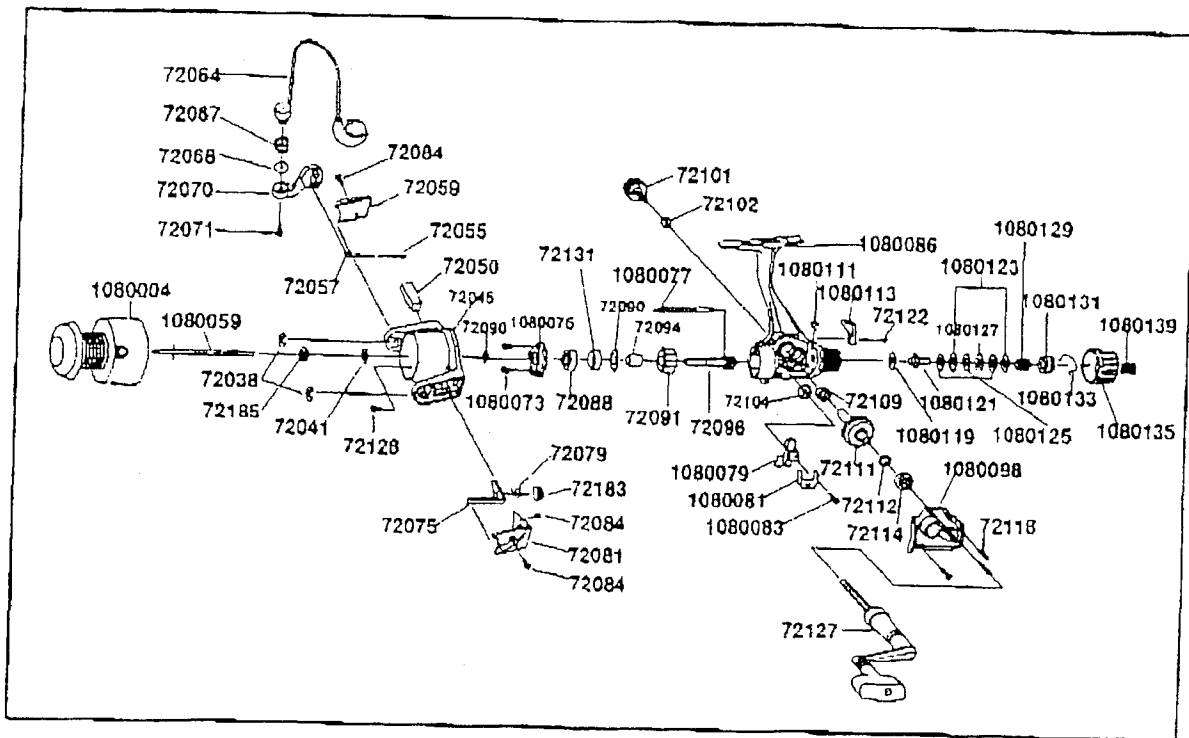

DIAGRAM

AG 4R

PART LIST

PART NO	PART NAME	PART NO	PART NAME	PART NO	PART NAME
1080004	SPool assy	72067	Line roller	1080111	Stoper lever spring
1080059	Main shaft	72064	Bail assy	72102	Handle sc. cap.wshr.
72038	E-Clip	72071	Bail screw	72101	Handle sc. cap
72185	Roter-nut	1080073	Bearing plate screw	1080113	Stoper lever
72041	Roter D washer	1080075	Bearing plate	72122	Stoper lever sc.
72128	Roter nut lock screw	72088	Ball bearing	1080119	Drag "E" washer
72045	Roter	72096	Pinion gear	1080121	Metal
72075	Kick lever	1080077	Tail shaft	1080123	Drag "A" washer
72079	Kick lever spring	72104	O/S gear	1080125	Drag "B" washer
72183	Kick lever plate	1080079	O/S slider	1080127	Drag "D" washer
72084	Kick lever screw	1080081	O/S slider retainer	1080129	Drag spring
72084	Kick lever cover screw	1080083	O/S slider screw	1080131	Drag nut
72081	Kick lever cover	1080086	Body	1080133	Back claw spring
72050	Roter balance	72109	Body bushing	1080135	Rear drag cap
72057	Bail spring shaft	72111	Drive gear	1080139	Rear drag cap sc.
72055	Bail spring	72112	Adj washer	72091	One way clutch
72059	Bail spring cover	72114	Body cvr. ball bearing	72094	One way clutch bush
72084	Bail sp. cvr. sc.	1080098	Body cover	72090	Bearing washer
72070	Arm lever	72118	Body cvr. sc.	72131	B/Bearing bush
72068	Ball washer	72127	Handle assy		